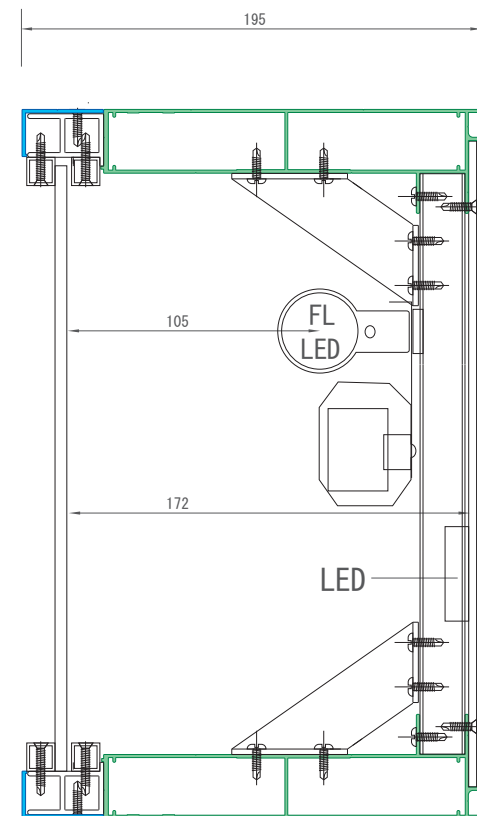

SK-N195ac12
AC LED FL