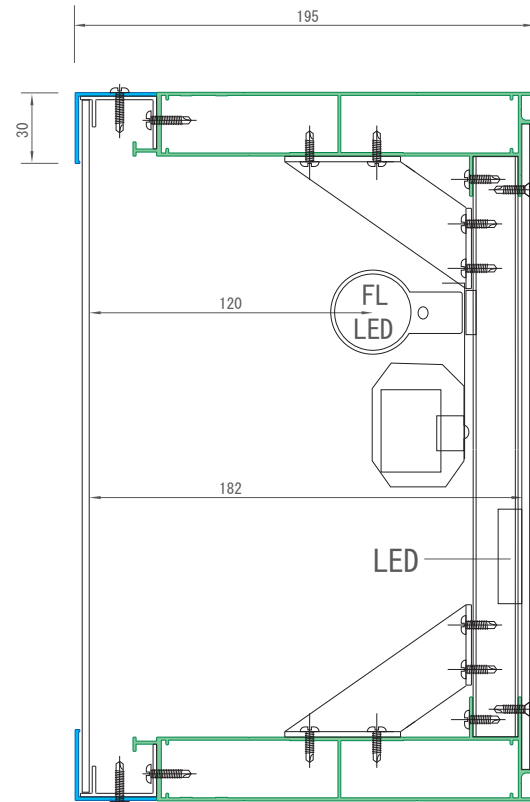

SK-LED-N (not open) LED光源に対応した非開閉式の中～大型フレームの進化系。

SK-N92ac
AC LED

SK-N145ac
AC LED

SK-N195ac
AC LED FL

SK-N92f
FF LED

SK-N145f
AC LED

SK-N195f
AC LED FL

SK-N92ac12
AC LED