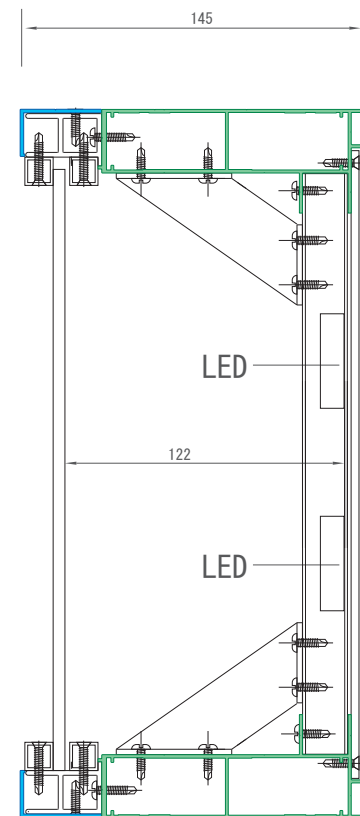

SK-LED-N (not open) LED光源に対応した非開閉式の中～大型フレームの進化系。

SK-N92ac
AC LED

SK-N145ac
AC LED

SK-N195ac
AC LED FL

SK-N92f
FF LED

SK-N145f
AC LED

SK-N195f
AC LED FL

SK-N92ac12
AC LED

SK-N145ac12
AC LED

SK-N195ac12
AC LED FL

SK-LED LED光源に対応した中～大型フレームの基本系。

SK-130F
FF LED

SK-145F
AC LED

SK-145S
AC LED