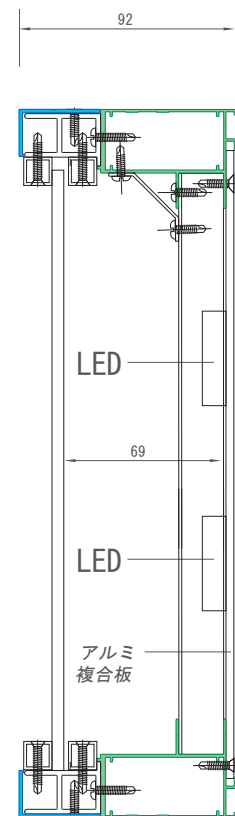

SK-LED-N (not open) LED光源に対応した非開閉式の中～大型フレームの進化系。

SK-N92ac
AC LED

SK-N145ac
AC LED

SK-N195ac
AC LED FL

SK-N92f
FF LED

SK-N145f
AC LED

SK-N195f
AC LED FL

SK-N92ac12
AC LED

SK-N145ac12
AC LED

SK-N195ac12
AC LED FL

SK-LED LED光源に対応した中～大型フレームの基本系。

SK-130F
FF LED

SK-145F
AC LED

SK-145S
AC LED