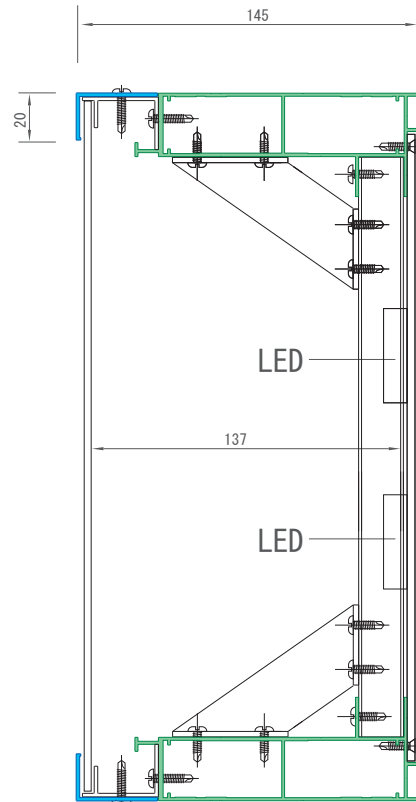

SK-LED-N (not open) LED光源に対応した非開閉式の中～大型フレームの進化系。

SK-N92ac
AC LED

SK-N145ac
AC LED

SK-N195ac
AC LED FL

SK-N92f
FF LED

SK-N145f
AC LED

SK-N195f
AC LED FL

SK-N92ac12
AC LED

SK-N145ac12
AC LED

SK-N195ac12
AC LED FL

SK-LED LED光源に対応した中～大型フレームの基本系。

SK-130F
FF LED

SK-145F
AC LED

SK-145S
AC LED