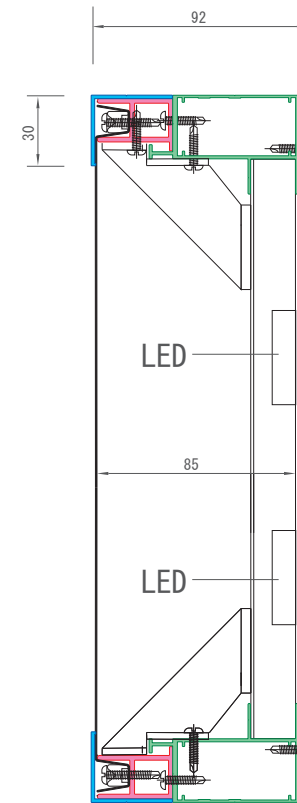

SK-LED-N (not open) LED光源に対応した非開閉式の中～大型フレームの進化系。

SK-N92ac
AC LED

SK-N145ac
AC LED

SK-N195ac
AC LED FL

SK-N92f
FF LED

SK-N145f
AC LED

SK-N195f
AC LED FL

SK-N92ac12
AC LED

SK-N145ac12
AC LED

SK-N195ac12
AC LED FL

SK-LED LED光源に対応した中～大型フレームの基本系。

SK-130F
FF LED

SK-145F
AC LED

SK-145S
AC LED