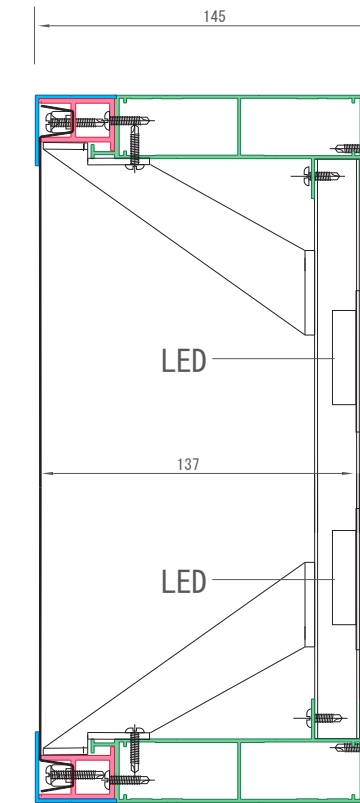

SK-LED-N (not open) LED光源に対応した非開閉式の中～大型フレームの進化系。

SK-N92ac
AC LED

SK-N145ac
AC LED

SK-N195ac
AC LED FL

SK-N92f
FF LED

SK-N145f
AC LED

SK-N195f
AC LED FL

SK-N92ac12
AC LED

SK-N145ac12
AC LED

SK-N195ac12
AC LED FL

SK-LED LED光源に対応した中～大型フレームの基本系。

SK-130F
FF LED

SK-145F
AC LED

SK-145S
AC LED