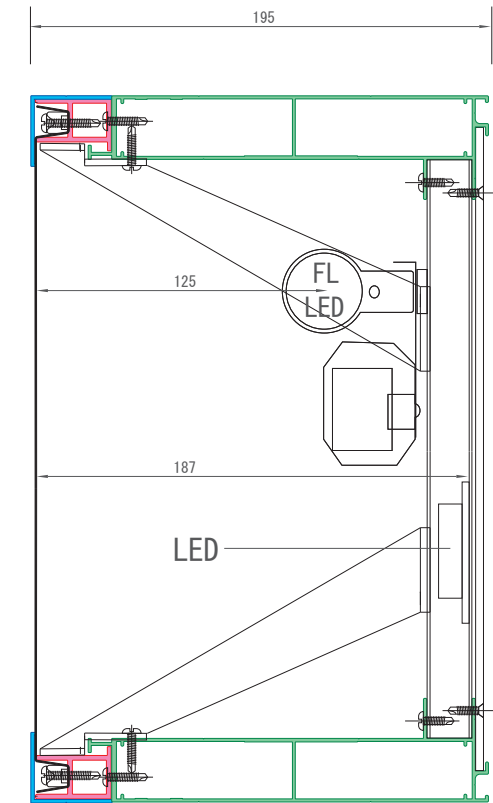

SK-LED-N (not open) LED光源に対応した非開閉式の中～大型フレームの進化系。

SK-N92ac
AC LED

SK-N145ac
AC LED

SK-N195ac
AC LED FL

SK-N92f
FF LED

SK-N145f
AC LED

SK-N195f
AC LED FL

SK-N92ac12
AC LED