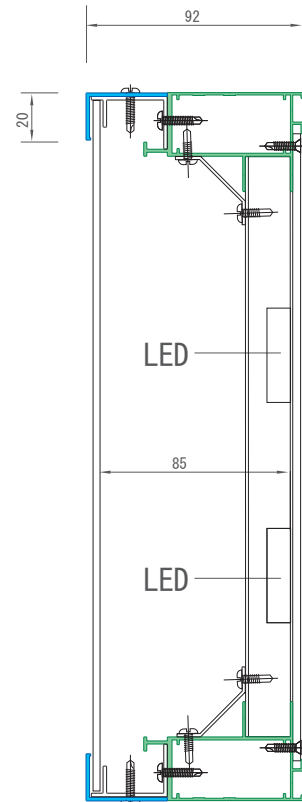

SK-LED-N (not open) LED光源に対応した非開閉式の中～大型フレームの進化系。

SK-N92ac
AC LED

SK-N145ac
AC LED

SK-N195ac
AC LED FL

SK-N92f
FF LED

SK-N145f
AC LED

SK-N195f
AC LED FL

SK-N92ac12
AC LED

SK-N145ac12
AC LED

SK-N195ac12
AC LED FL

SK-LED LED光源に対応した中～大型フレームの基本系。

SK-130F
FF LED

SK-145F
AC LED

SK-145S
AC LED